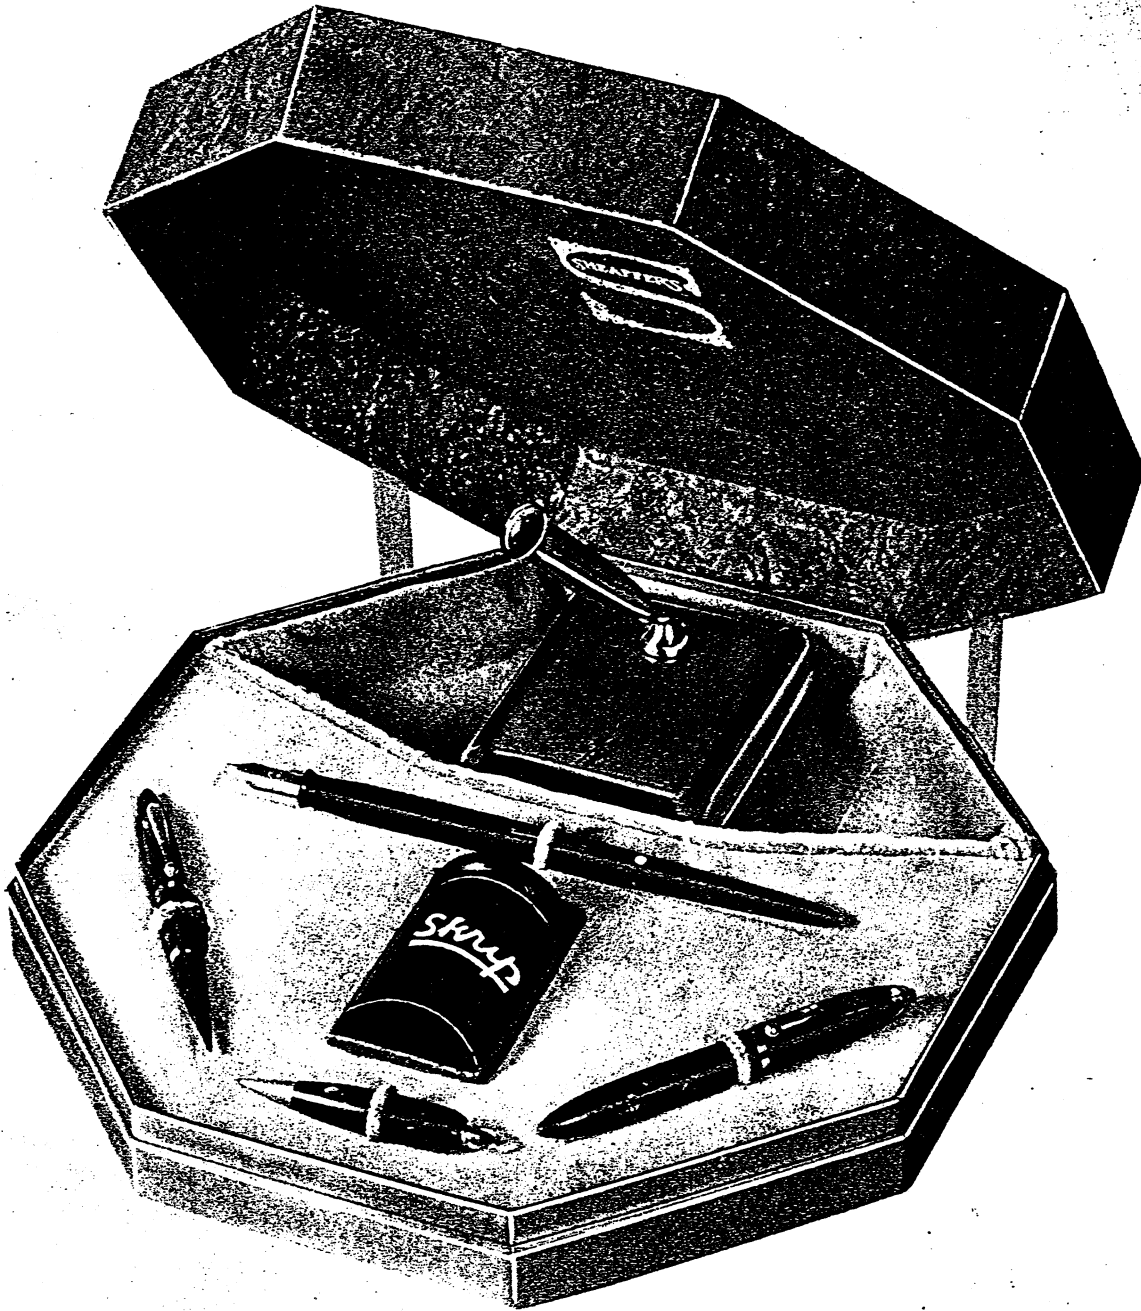

6 PIECE PETITE ENSEMBLES

1. **WQM5 Code SAQMA.....List $35.00**
   Consisting of 1 74MC Black Lifetime® Pen.
   1 LMC Black Pencil.
   1 LGR Black Golf and Handbag Pencil.
   1 "Q" Safety Skrip Package with solid gold lettering.
   1 T74D Thin model Lifetime® Desk Pen.
   1 No. 66 Gold trimmed cloisonne enamel base.
2. **WQM6 Code SAQOM.....List $35.00**
   Consisting of 1 74MR Black Lifetime® Pen.
   1 LMR Black Pencil.
   1 LGR Black Golf and Handbag Pencil.
   1 "Q" Safety Skrip Package with solid gold lettering.
   1 T74D Thin model Lifetime® Desk Pen.
   1 No. 66 Gold trimmed cloisonne enamel base.
3. **WQM8 Code SUQMU.....List $37.75**
   Consisting of 1 K74MC Black and Pearl Lifetime® Pen.
   1 KMC Black and Pearl Pencil.
   1 KGR Black and Pearl Golf and Handbag Pencil.
   1 "Q" Safety Skrip Package with solid gold lettering.
   1 TK74DK Thin model Black and Pearl Lifetime® Desk Pen.
   1 No. 66 Gold trimmed cloisonne enamel base.

1. **WQM9 Code SUQAF.....List $37.75**
   Consisting of 1 K74MR Black and Pearl Lifetime® Pen.
   1 KMR Black and Pearl Pencil.
   1 KGR Black and Pearl Golf and Handbag Pencil.
   1 "Q" Safety Skrip Package with solid gold lettering.
   1 TK74DK Thin model Black and Pearl Lifetime® Desk Pen.
   1 No. 66 Gold trimmed cloisonne enamel base.
2. **WQM17 Code SIQIM.....List $37.75**
   Consisting of 1H74MC Black and Marine Green Lifetime® Pen.
   1 HMC Black and Marine Green Pencil.
   1 HGR Black and Marine Green Golf and Handbag Pencil.
   1 "Q" Safety Skrip Package with solid gold lettering.
   1 TH74DH Thin model Black and Marine Green Lifetime® Desk Pen.
   1 No. 66 Gold trimmed cloisonne enamel base.
3. **WQM18 Code SIQME.....List $37.75**
   Consisting of 1 H74MR Black and Marine Green Lifetime® Pen.
   1 HMR Black and Marine Green Pencil.
   1 HGR Black and Marine Green Golf and Handbag Pencil.
   1 "Q" Safety Skrip Package with solid gold lettering.
   1 TH74DH Thin Model Black and Marine Green Lifetime® Desk Pen.
   1 No. 66 Gold trimmed cloisonne enamel base.